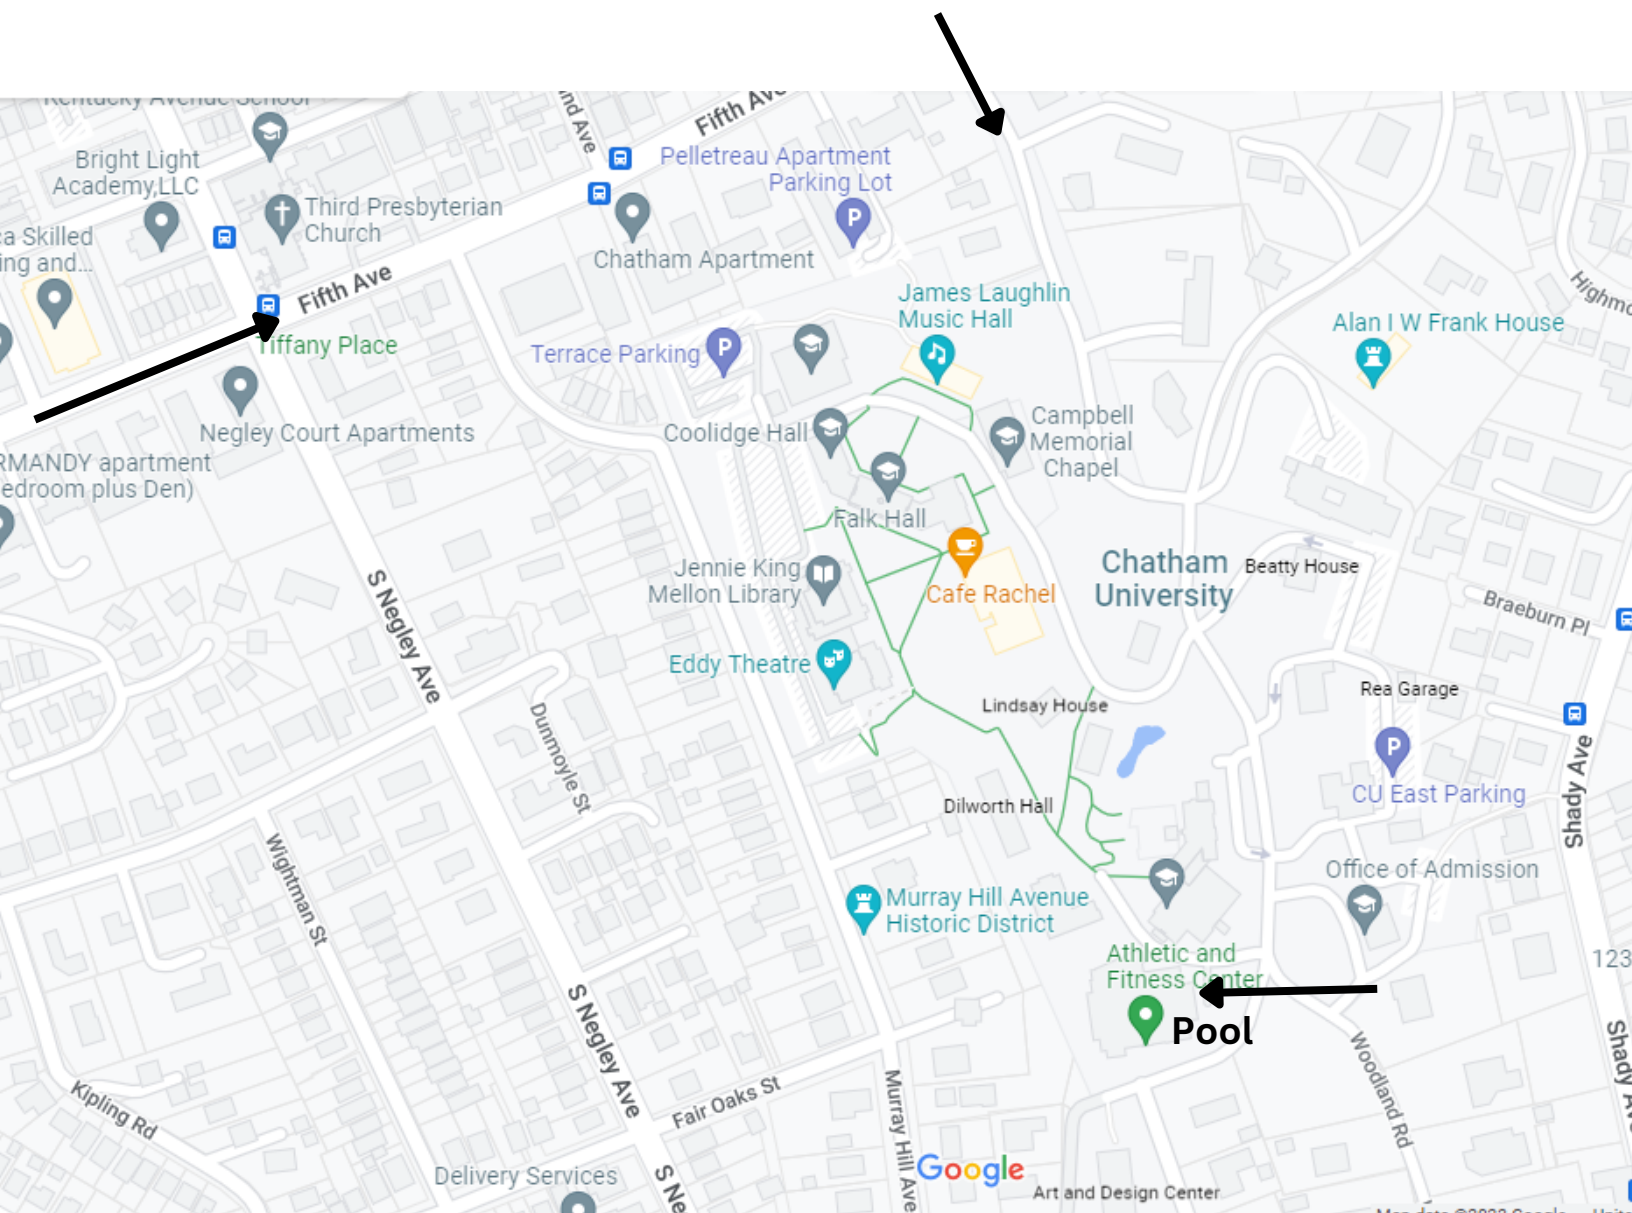

To Ellis swim meet hosted at Chatham Univ. Athletics building Woodland Drive, Pittsburgh, 15232

Drivers Tip: East on Fifth Ave.

As you past Negley, slow down.

Past Murray Hill and then next small turn to the right,
Woodland drive, narrow.

Right at first Y. Left at 2nd Y, to top of hill = Athletic Bldg.

Small parking lot that bus might fit into, no cars allowed.

Pool in bottom floor. Others park by library via Murray Hill Ave.